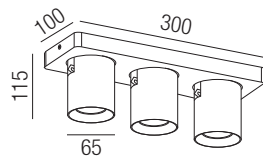

Scala - GU10, 4x GU10 LED 5W

Aluminium