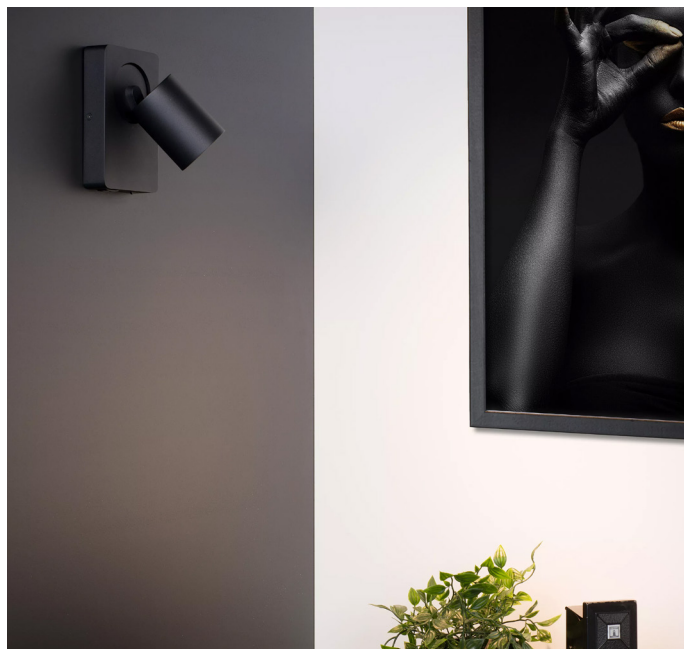

Scala - GU10, 1x GU10 LED 5W

Aluminium