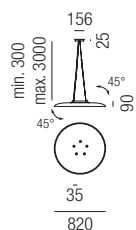

Bestell-Nr.		Lumen	Euro
33066/82PUSH-	WW	1250lm	1458,80
33066/82PUSH-	CW	1310lm	1458,80