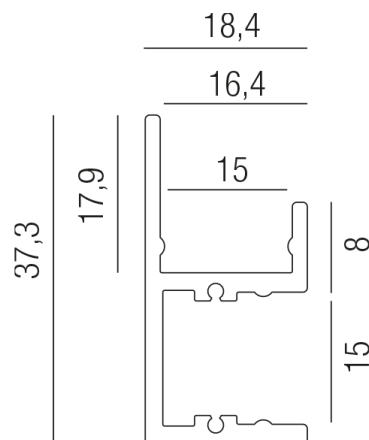

### LED STRIPS 69681/200-S

### Beschreibung

LED PROFILE - PROFI - Muro  
Aluminium schwarz RAL 9005/Uplight  
18,4x37,3/L2000mm  
CE-Kennzeichnung